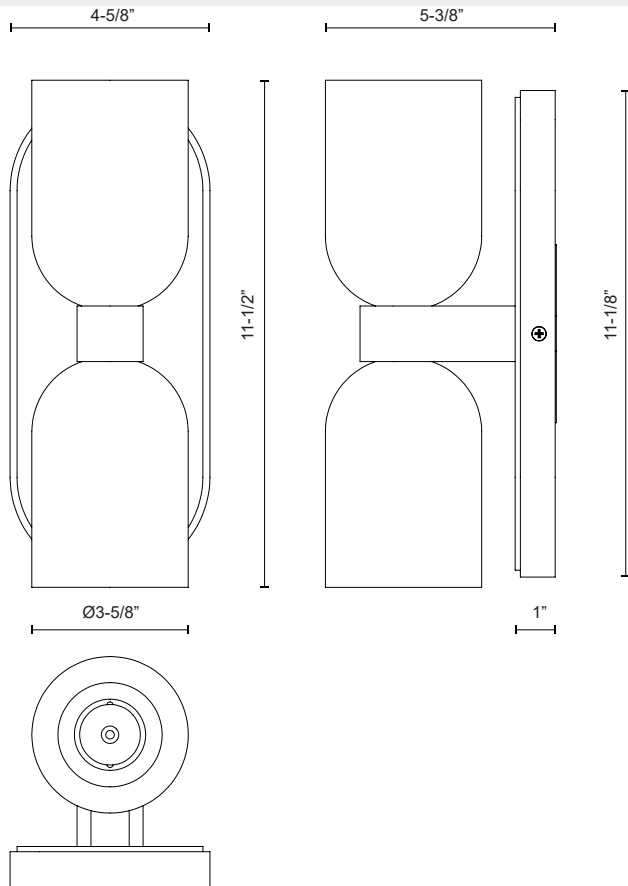

## LUCIAN WV338902

FIXTURE DIMENSIONS	W3-5/8" x H11-1/2" x E5-3/8"
HEIGHT FROM CENTER	5-3/4"
LAMP TYPE	E12
MAX WATTAGE	60W
BULB QTY	2
BULBS INCLUDED	No
VOLTAGE	120V
GLASS DETAILS	Clear Crystal
MATERIAL	Crystal; Iron;
INSTALL OPTIONS	Up/Down; Wall;
LOCATION	Damp
CANOPY DIMENSIONS	W4-5/8" x H11-1/8" x E1"
PAINT FINISH	PN01; UB01; VB01;

[ D - Diameter, L - Length, W - Width, H - Height, E - Extension ]